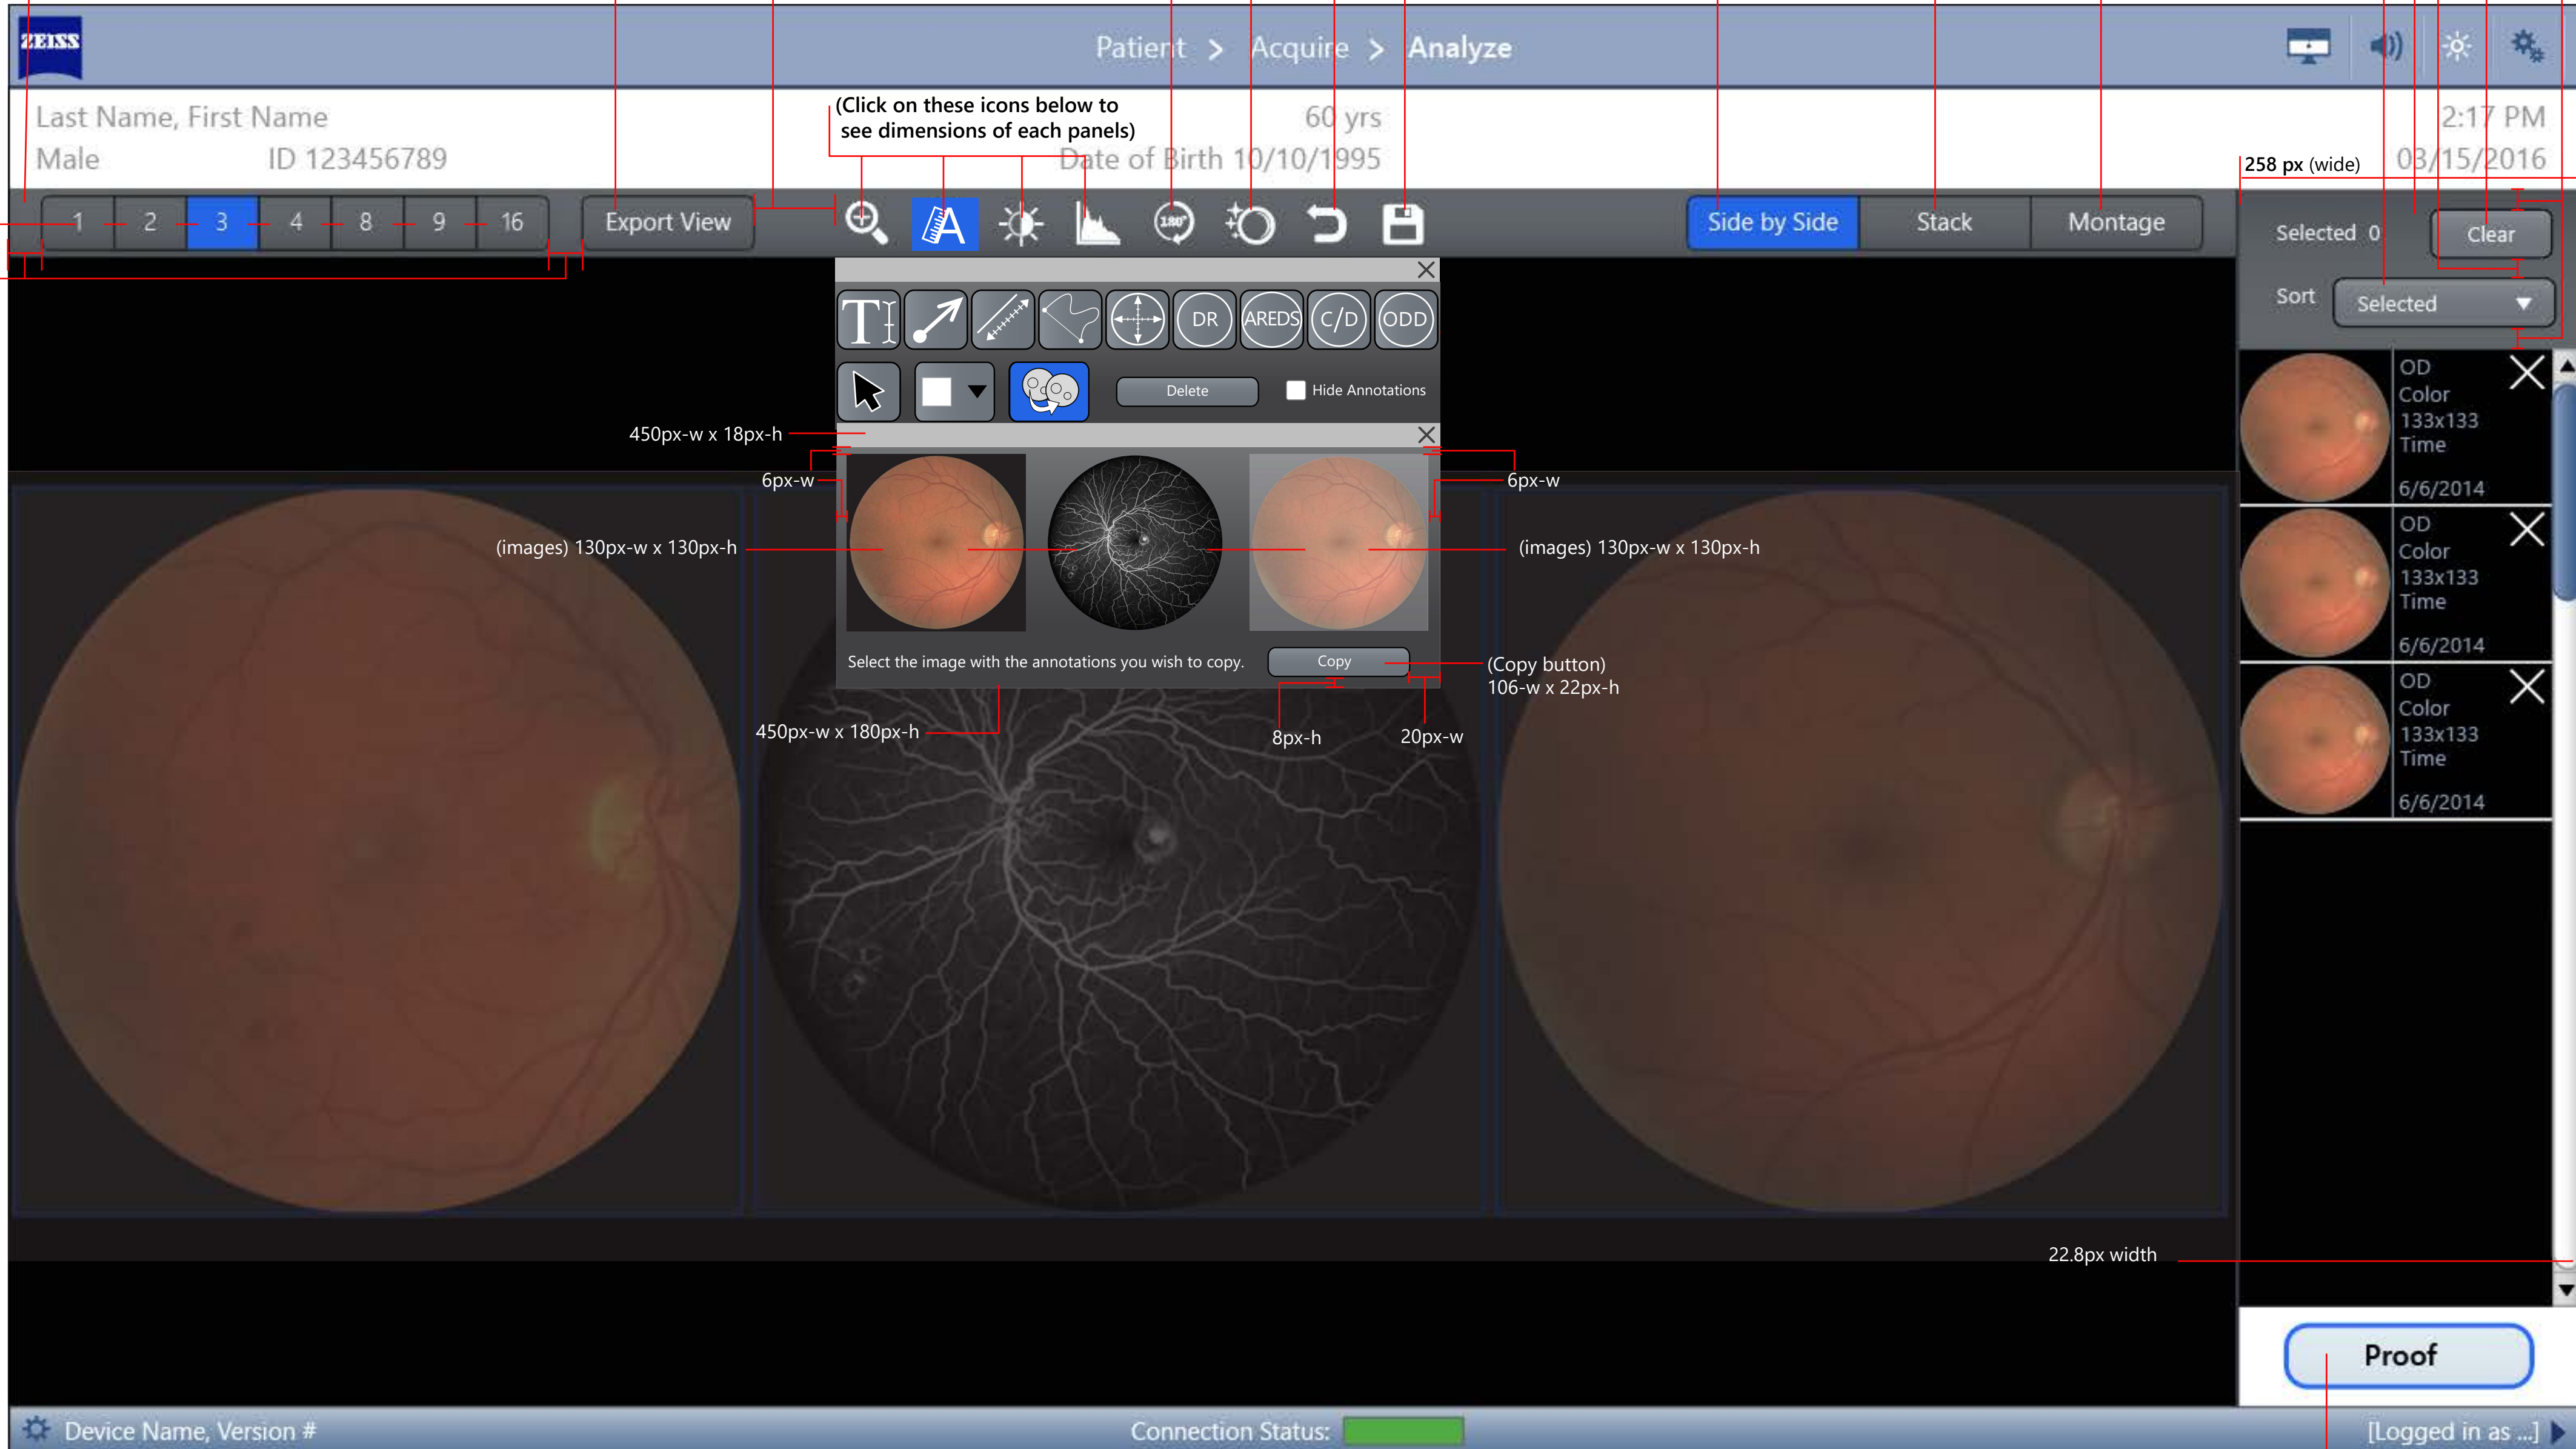

(Montage button)  
128-w x 40px-h

Thumbnail bar:  
258px (wide)

18 px (tall)

15 px (tall)

Button:  
90px x 36px

(Background bar)  
1662px-w x 50px-h

(Export View button)  
128-w x 40px-h

60px width

(180° button)  
50-w x 40px-h

(Selected)

(Selected)

(Save button)  
50-w x 40px-h

(Side by Side button)  
128-w x 40px-h

Buttons:  
165px-w x 36px-h

(View buttons)  
54px-w x 40px-h

25px width

(Click on these icons below to see dimensions of each panels)

450px-w x 18px-h

6px-w

(images) 130px-w x 130px-h

(images) 130px-w x 130px-h

6px-w

450px-w x 180px-h

8px-h