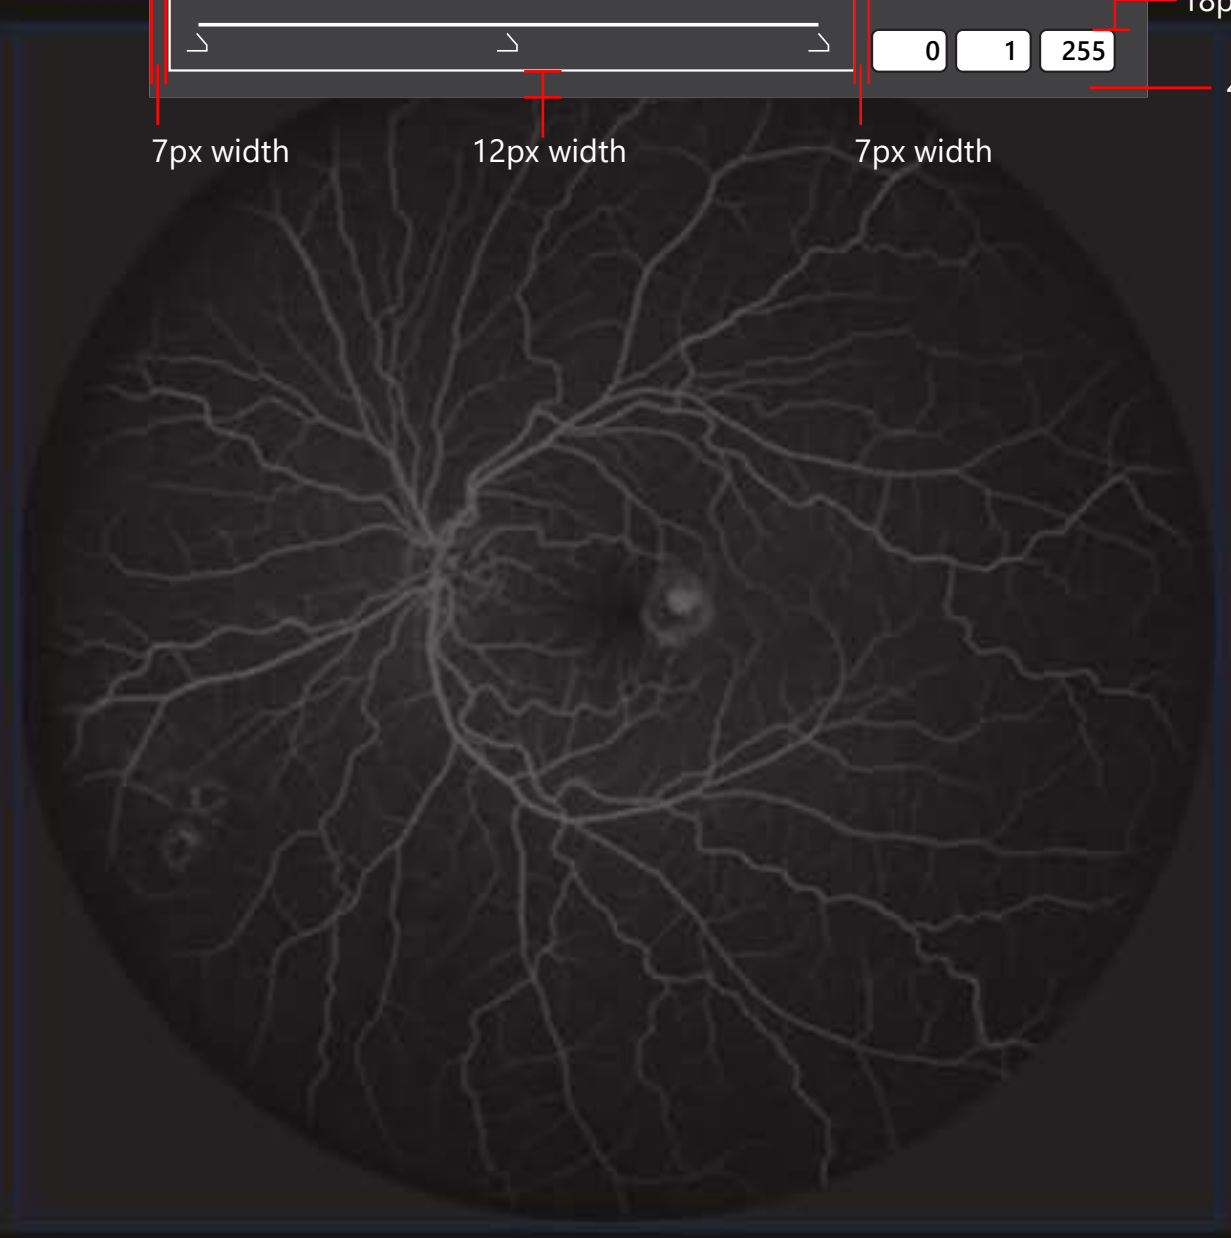

60 yrs  
Date of Birth 10/10/1995

2:17 PM  
03/15/2016

(Click on these icons below to see dimensions of each panels)

(View buttons)  
54px-w x 40px-h

25px width

1 2 3 4 8 9 16

Export View

Side by Side

R G B

0 1 255

12px width  
(OK, Cancel, All button)  
110-w x 20px-h

12px width

18px width

18px width

450-w x 185px-h

7px width

12px width

7px width

	OD Color 133x133 Time 6/6/2014	X
	OD Color 133x133 Time 6/6/2014	X
	OD Color 133x133 Time 6/6/2014	X

22.8px width

Proof

Device Name, Version #

Connection Status:

[Logged in as ...]