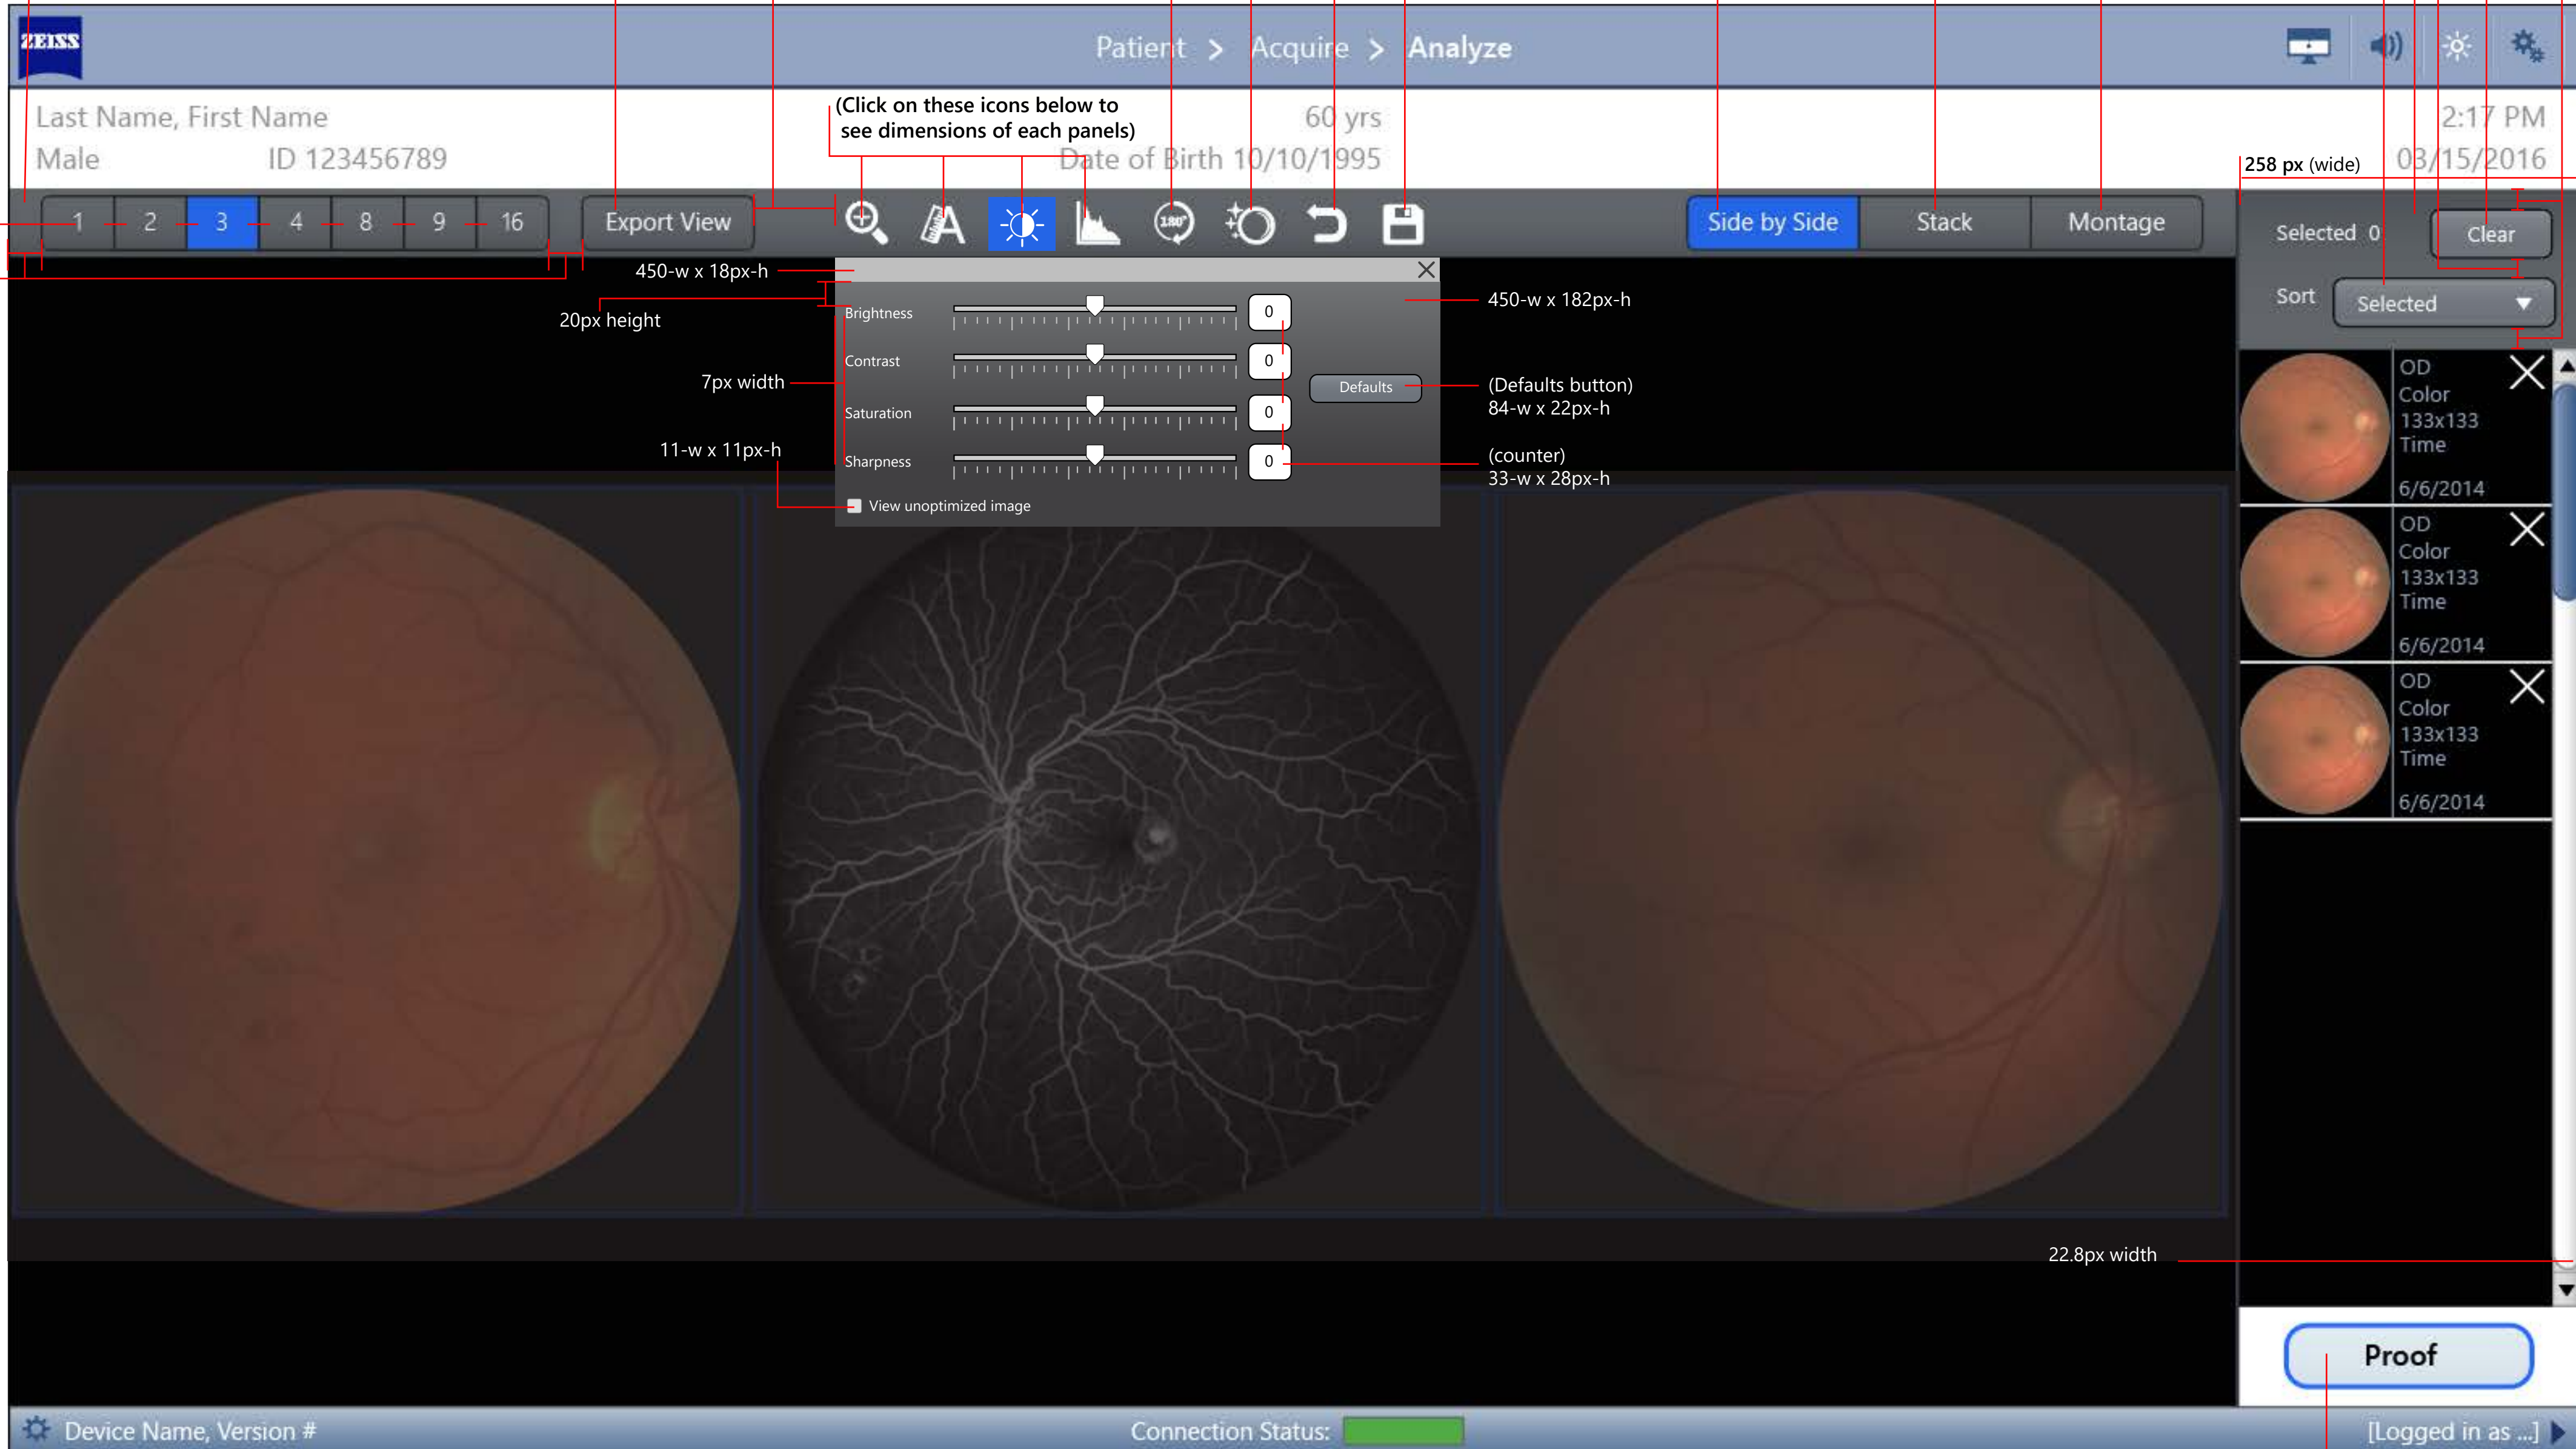

*Font color and sizes for buttons (Unless specified): 100% White - 16pts (Segoe UI / Regular)
*Button colors: Gradient #61656a - #4d5257
*Button selected colors: #2465e6
*ALL Button stroke: 1px - 100% Black (Align Stroke to INSIDE)
*Bar background colors: Gradient #61656a - #4d5257

1 px stroke (35% black)
1 px stroke (100% black) (355 wide)

(Magic Glass button)
50-w x 40px-h

(Revert button)
50-w x 40px-h

(Click on Stack icon below to see dimensions)

(Stack button)
128-w x 40px-h

(Montage button)
128-w x 40px-h

Thumbnail bar:
258px (wide)

18 px (tall)
15 px (tall)

Button:
90px x 36px

(Background bar)
1662px-w x 50px-h

(Export View button)
128-w x 40px-h

60px width

(180° button)
50-w x 40px-h

(Save button)
50-w x 40px-h

(Side by Side button)
128-w x 40px-h

Buttons:
165px-w x 36px-h

(Click on these icons below to see dimensions of each panels)

Last Name, First Name
Male ID 123456789

60 yrs

Date of Birth 10/10/1995

2:17 PM

03/15/2016

1 2 3 4 8 9 16

Export View

Side by Side

Stack

Montage

Selected: 0

Clear

Sort

Selected

Brightness 0

Contrast 0

Saturation 0

Sharpness 0

Defaults

(counter)
33-w x 28px-h

View unoptimized image

	OD Color 133x133 Time 6/6/2014	X
	OD Color 133x133 Time 6/6/2014	X
	OD Color 133x133 Time 6/6/2014	X

Proof

Device Name, Version #

Connection Status: ■

[Logged in as ...]

(Review button) Font: 22pts, Stroke 3px
180px-w x 42px-h

(View buttons)
54px-w x 40px-h

25px width

450-w x 18px-h
20px height

7px width

11-w x 11px-h

450-w x 182px-h

(Defaults button)
84-w x 22px-h

258 px (wide)

22.8px width