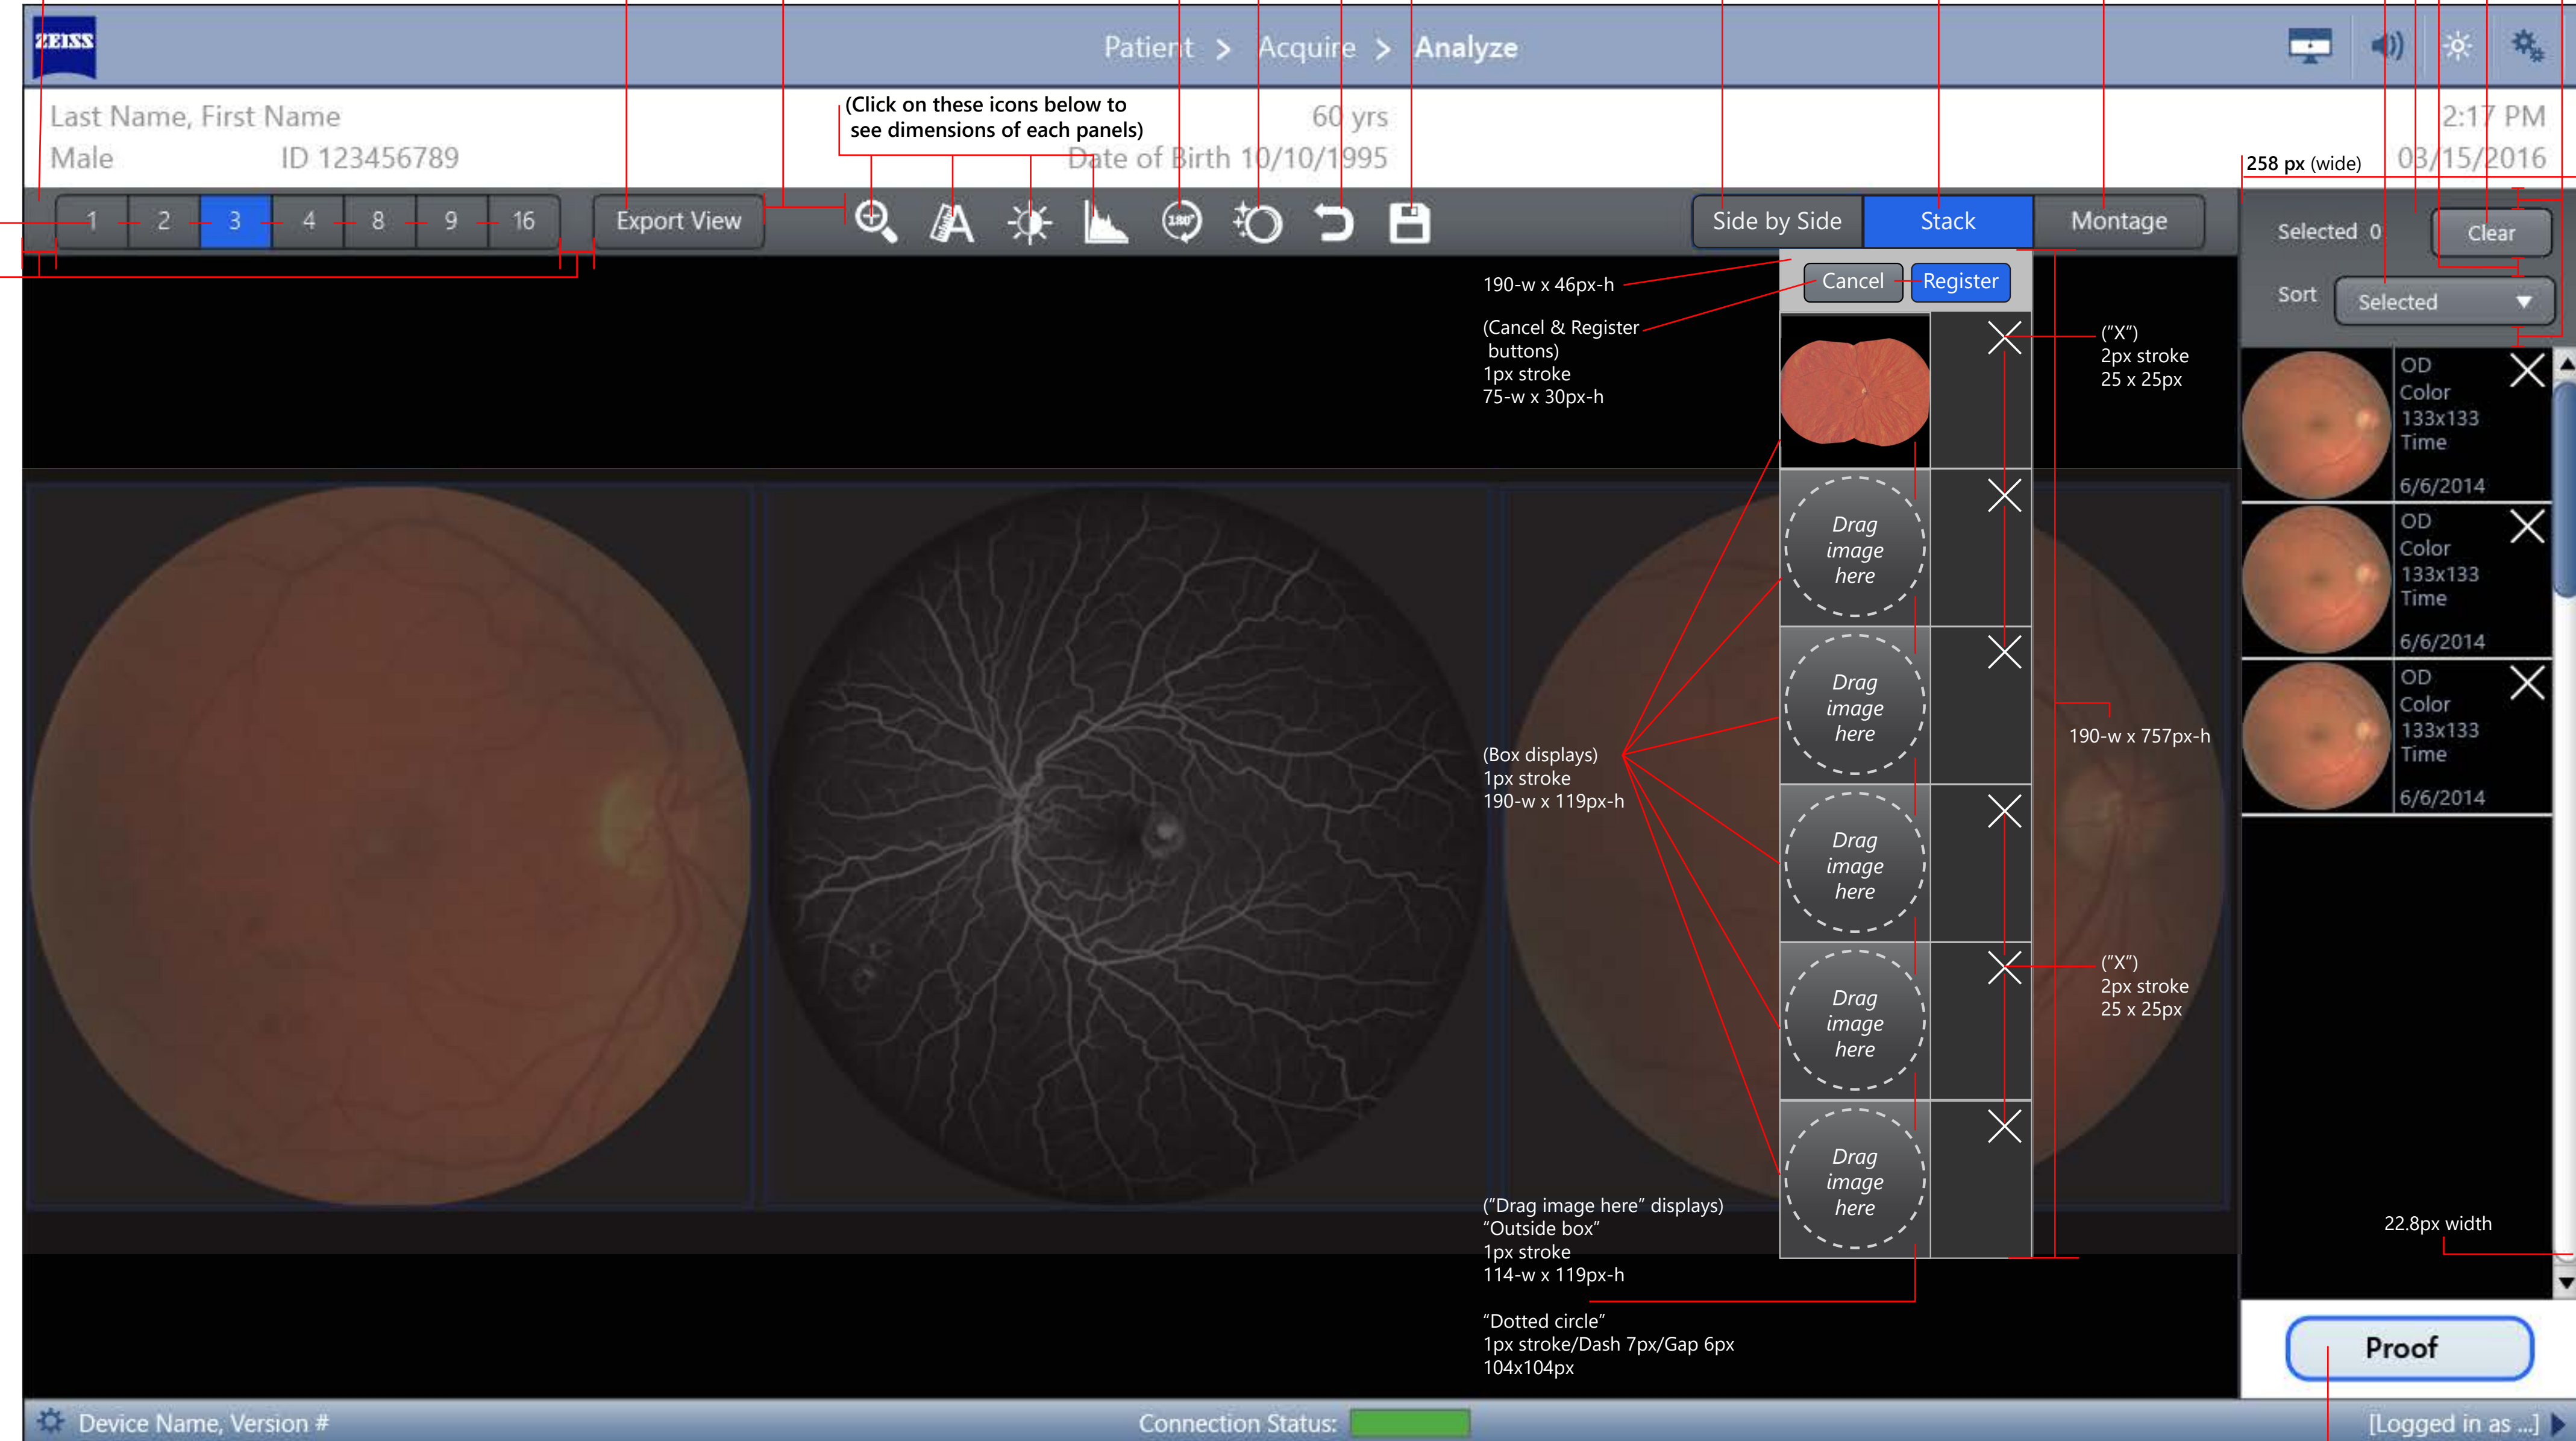

(Stack button)  
 128-w x 40px-h

(Montage button)  
 128-w x 40px-h

(Side by Side button)  
 128-w x 40px-h

Buttons:  
 165px-w x 36px-h

Thumbnail bar:  
 258px (wide)

18 px (tall)

15 px (tall)

Button:  
 90px x 36px

(Background bar)  
 1662px-w x 50px-h

(Export View button)  
 128-w x 40px-h

60px width

Patient > Acquire > Analyze

Last Name, First Name  
 Male ID 123456789

60 yrs  
 Date of Birth 10/10/1995

2:17 PM  
 03/15/2016