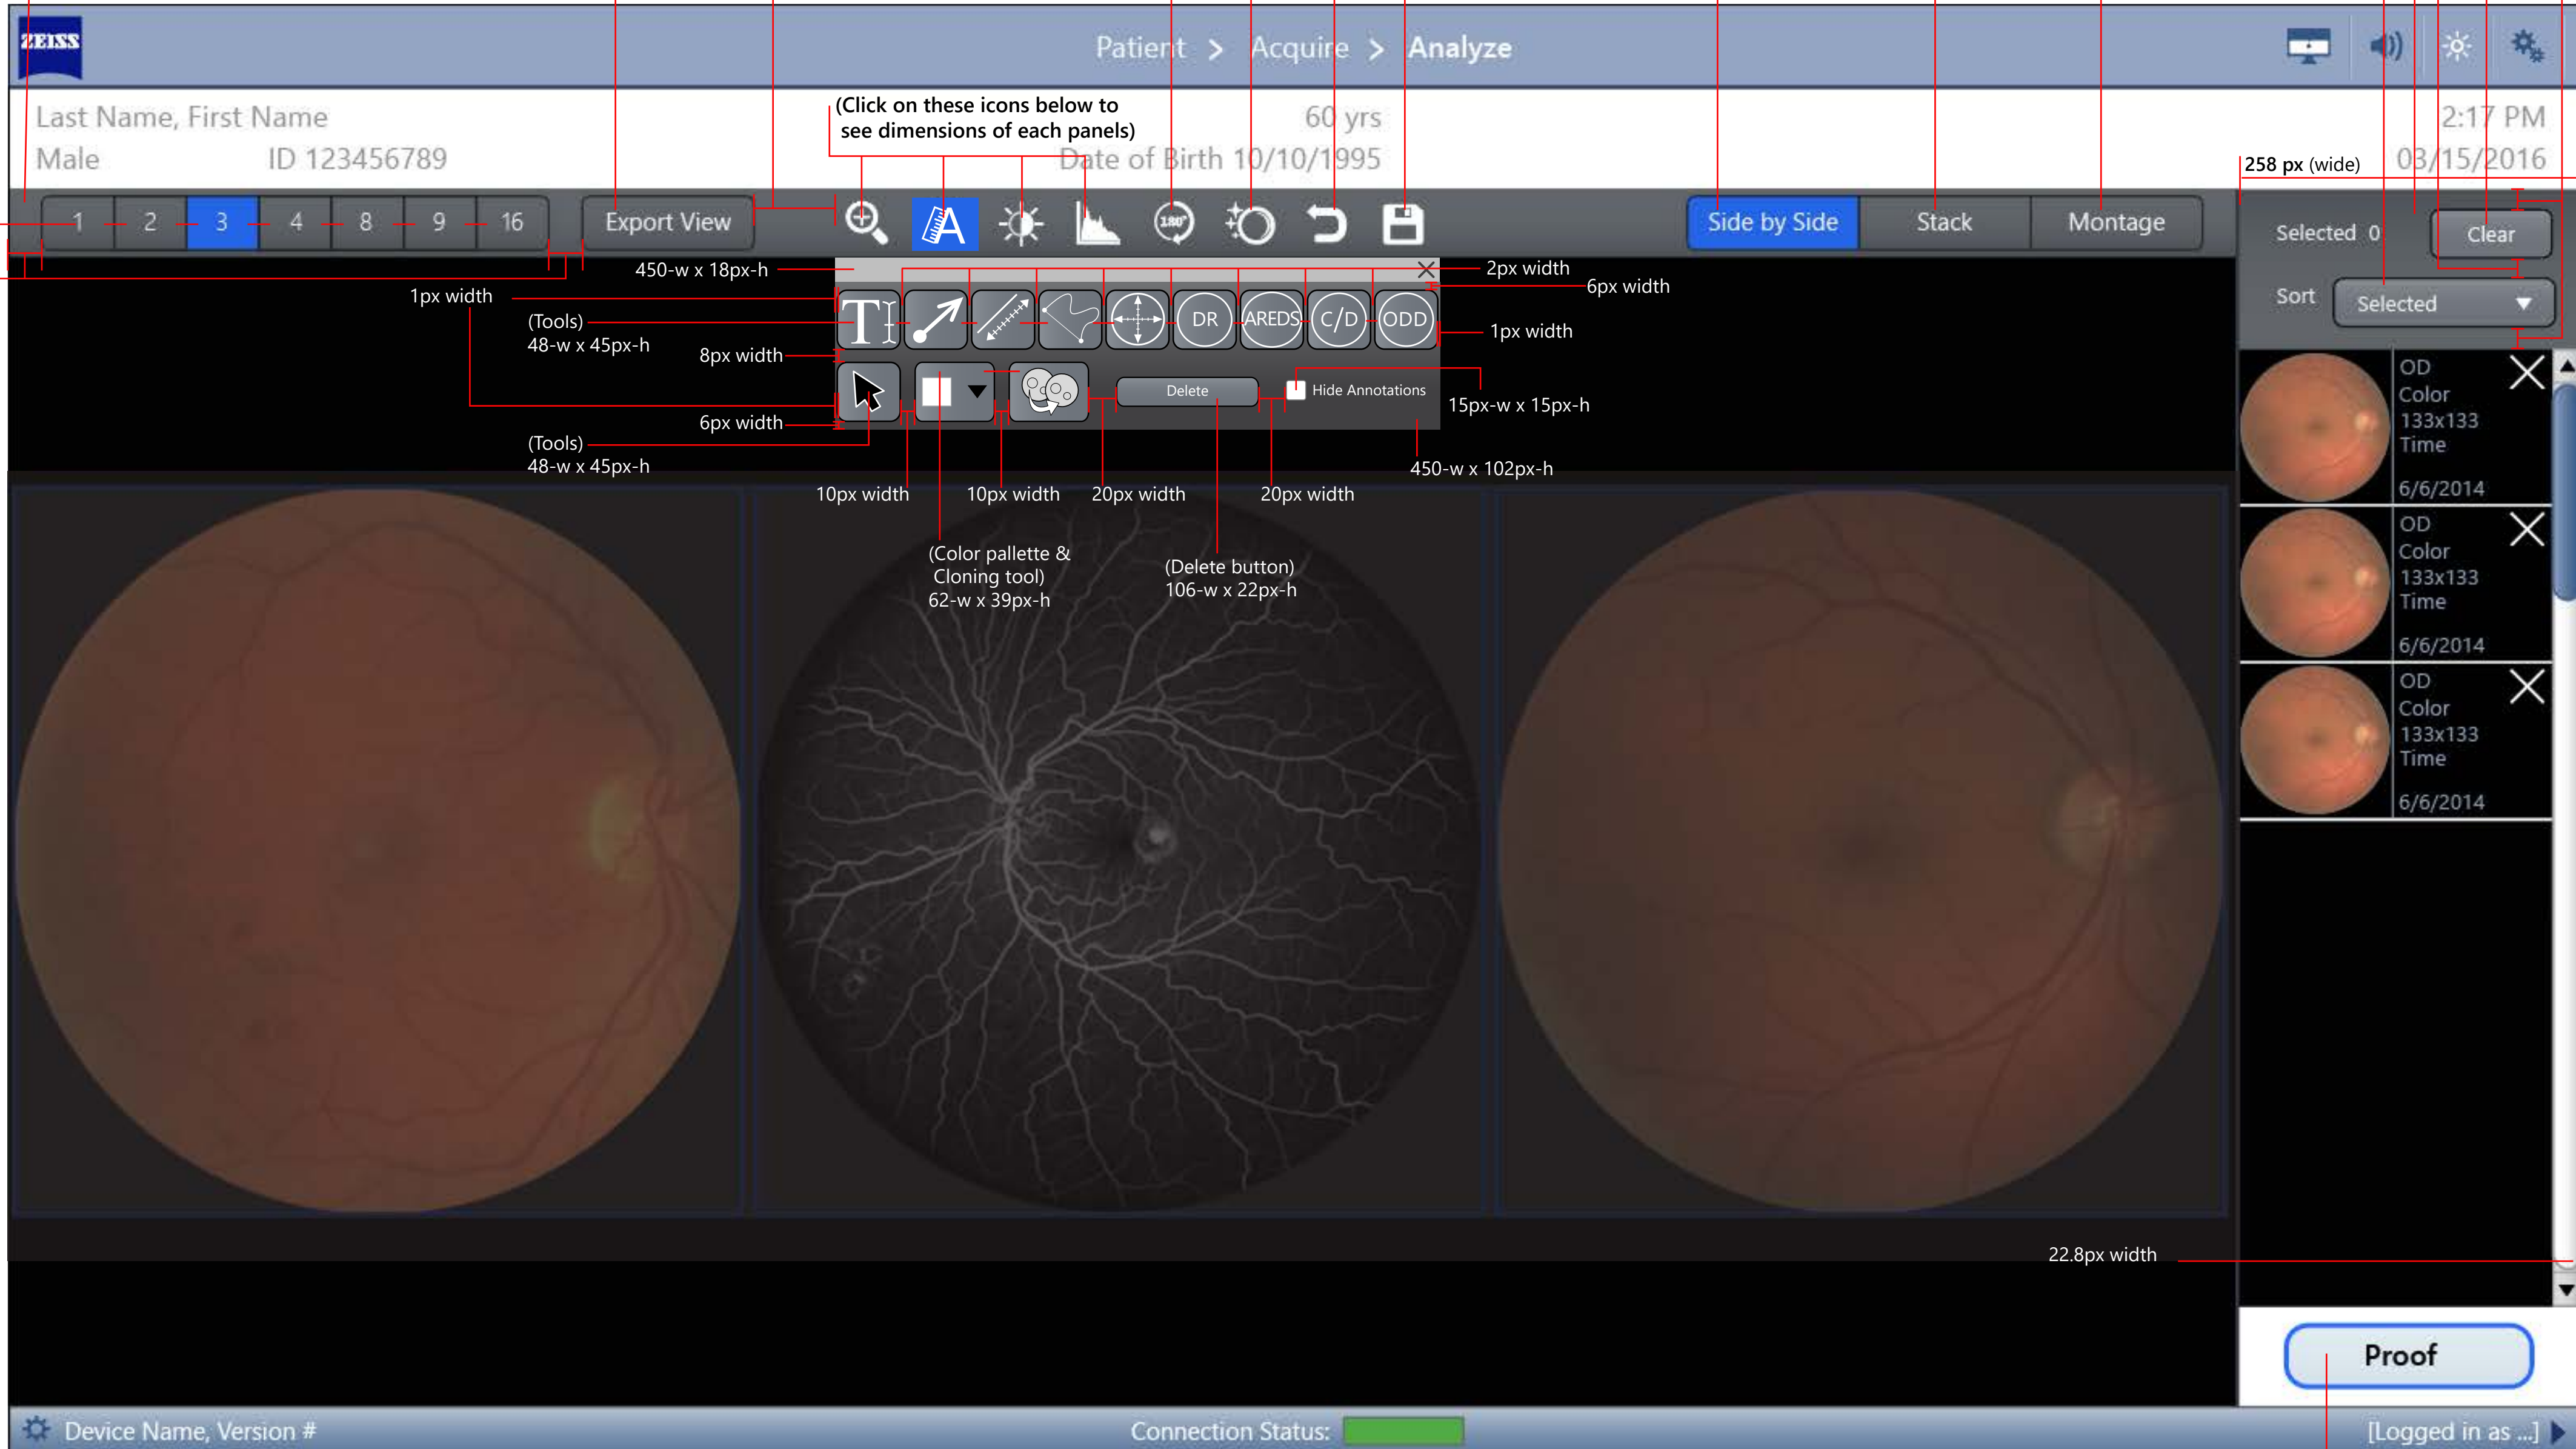

(Montage button)  
 128-w x 40px-h

Thumbnail bar:  
 258px (wide)

18 px (tall)

15 px (tall)

Button:  
 90px x 36px

(Background bar)  
 1662px-w x 50px-h

(Export View button)  
 128-w x 40px-h

60px width

(180° button)  
 50-w x 40px-h

(Selected)

(Selected)

(Save button)  
 50-w x 40px-h

(Side by Side button)  
 128-w x 40px-h

Buttons:  
 165px-w x 36px-h

(Click on these icons below to see dimensions of each panels)