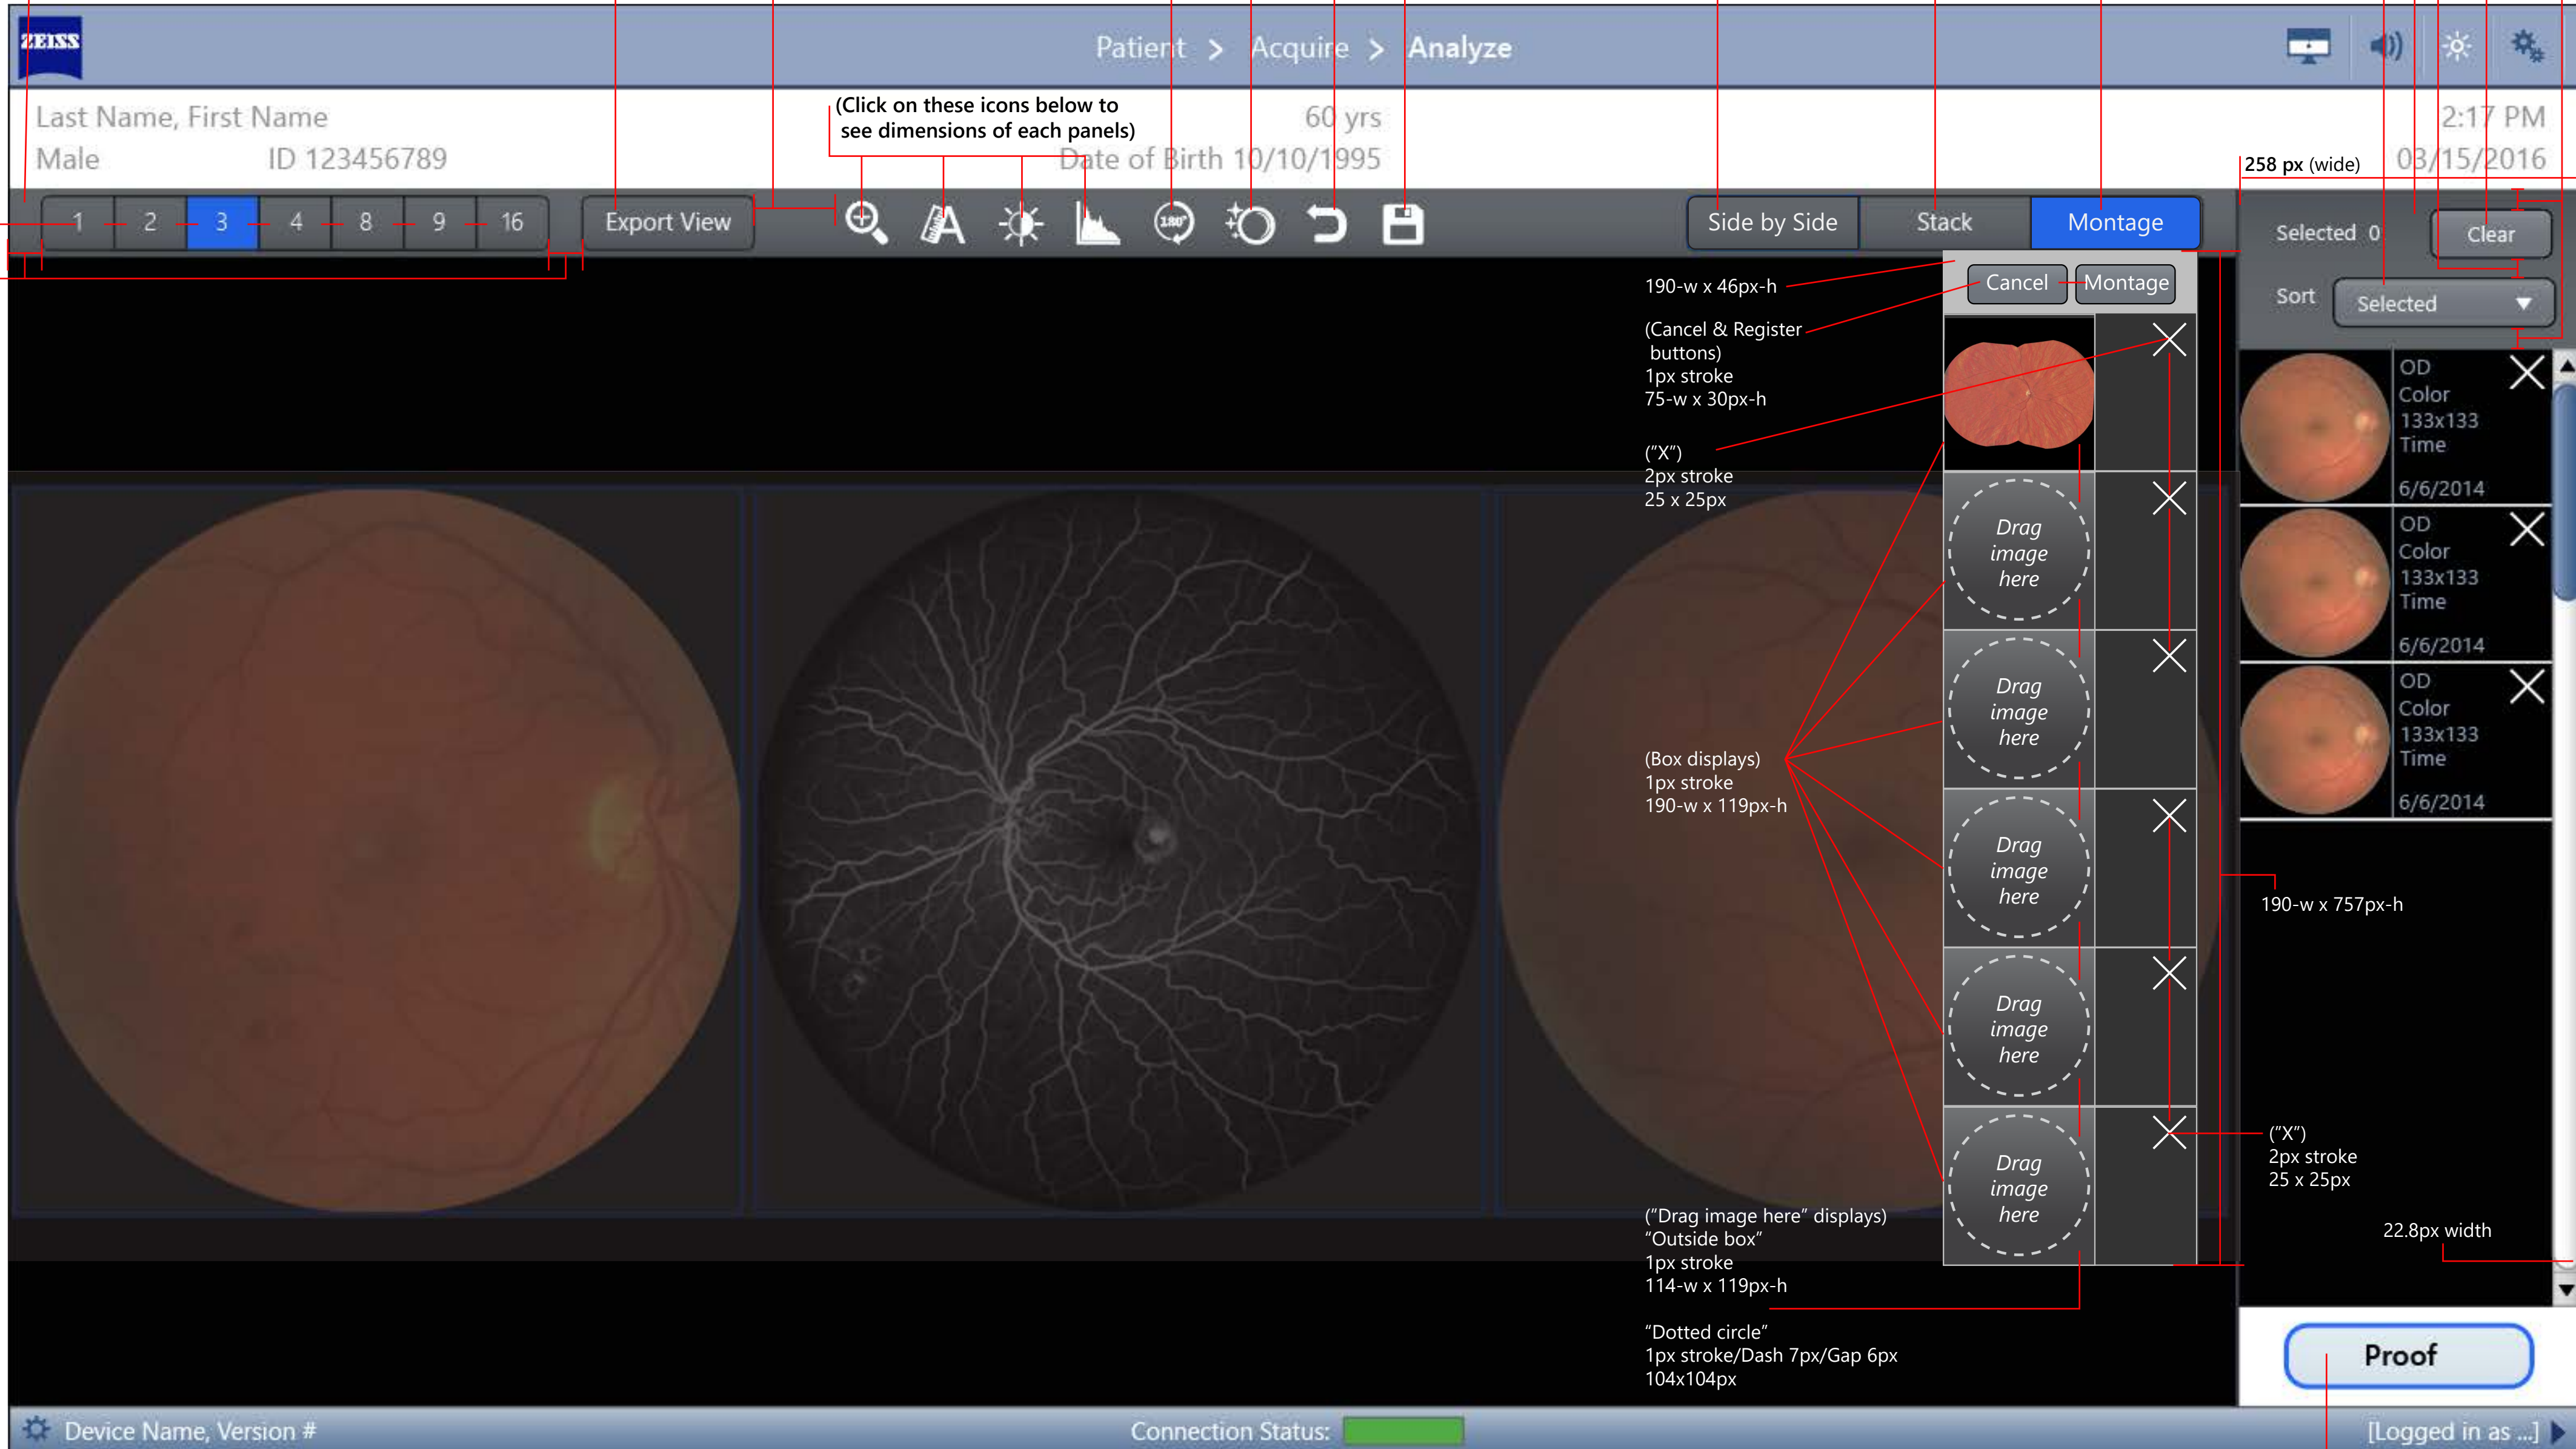

(Montage button)  
 128-w x 40px-h

Thumbnail bar:  
 258px (wide)

18 px (tall)

15 px (tall)

Button:  
 90px x 36px

(Background bar)  
 1662px-w x 50px-h

(Export View button)  
 128-w x 40px-h

60px width

(180° button)  
 50-w x 40px-h

(Selected) (Save button)  
 50-w x 40px-h

(Side by Side button)  
 128-w x 40px-h

Buttons:  
 165px-w x 36px-h

(Click on these icons below to see dimensions of each panels)

Last Name, First Name  
 Male ID 123456789

60 yrs

Date of Birth 10/10/1995

2:17 PM

03/15/2016

1 2 3 4 8 9 16

Export View

Side by Side

Stack