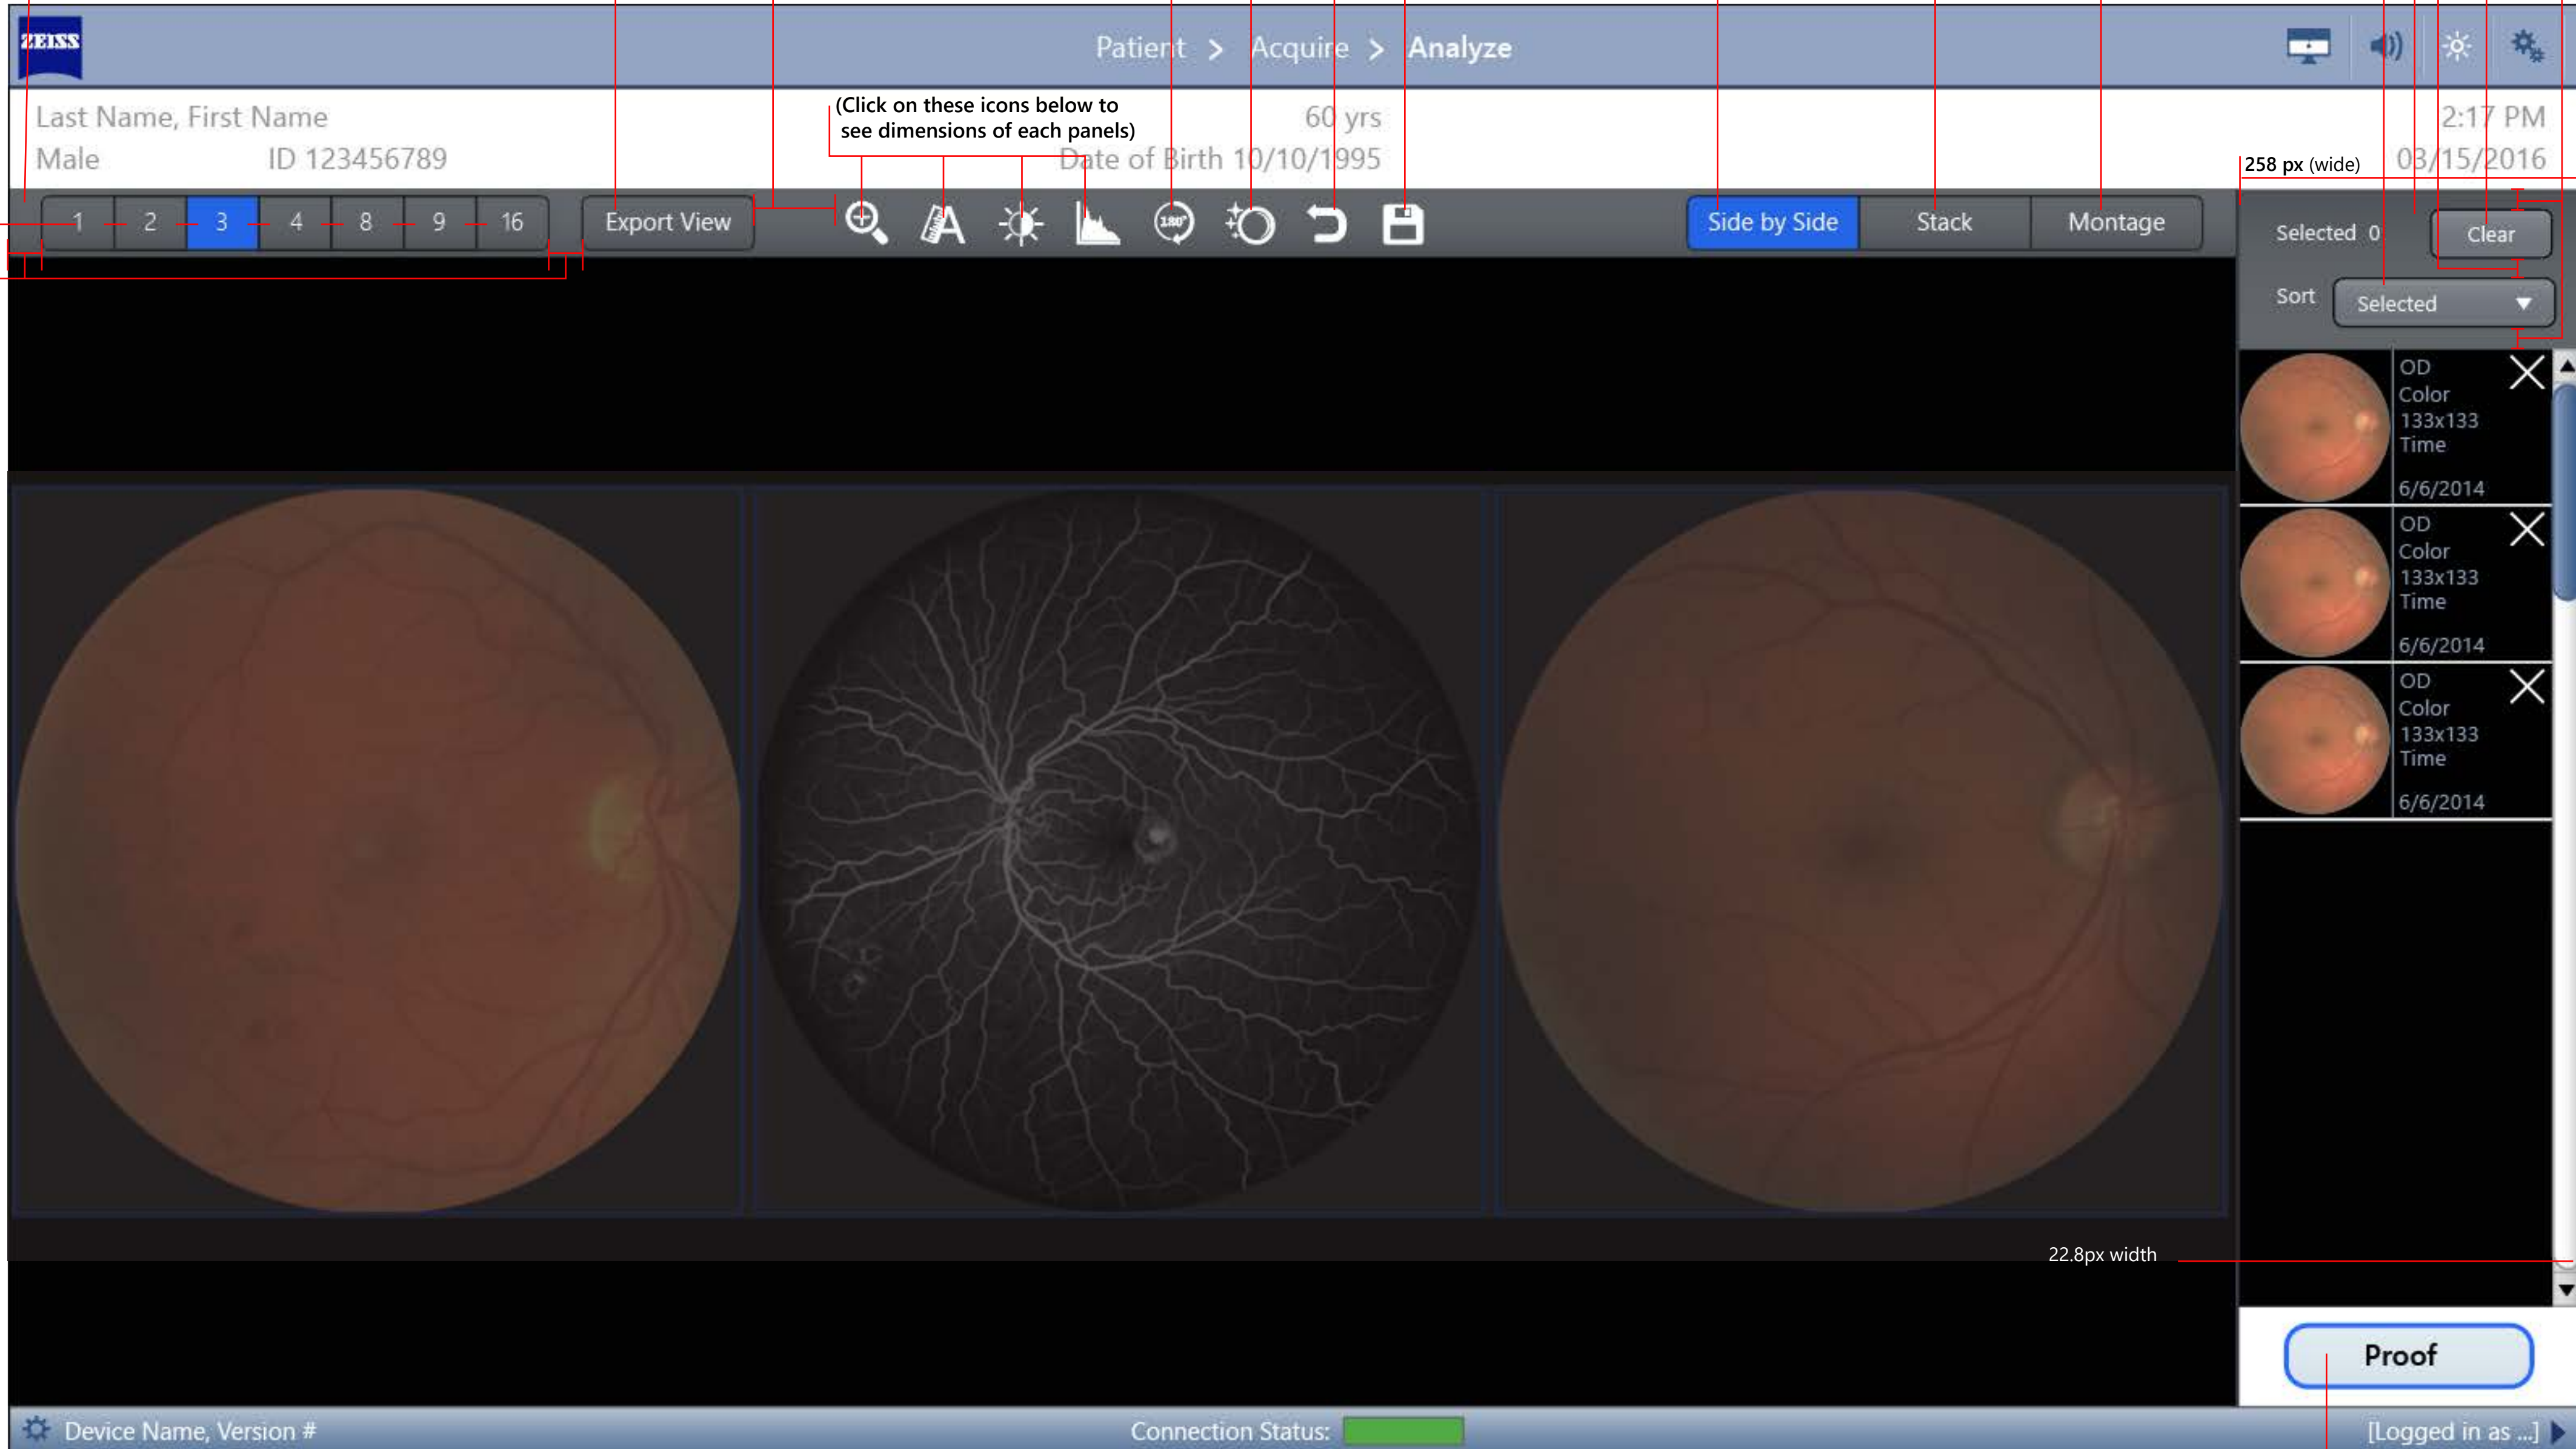

1 px stroke (35% black)  
 1 px stroke (100% black) (355 wide)

(Magic Glass button)  
 50-w x 40px-h

(Revert button)  
 50-w x 40px-h

(Save button)  
 50-w x 40px-h

(Click on Stack icon below to see dimensions)

(Stack button)  
 128-w x 40px-h

(Montage button)  
 128-w x 40px-h

Thumbnail bar:  
 258px (wide)

18 px (tall)

15 px (tall)

Button:  
 90px x 36px

(Background bar)  
 1662px-w x 50px-h

(Export View button)  
 128-w x 40px-h

60px width

(180° button)  
 50-w x 40px-h

(Side by Side button)  
 128-w x 40px-h

Buttons:  
 165px-w x 36px-h

(View buttons)  
 54px-w x 40px-h

25px width

(Click on these icons below to see dimensions of each panels)