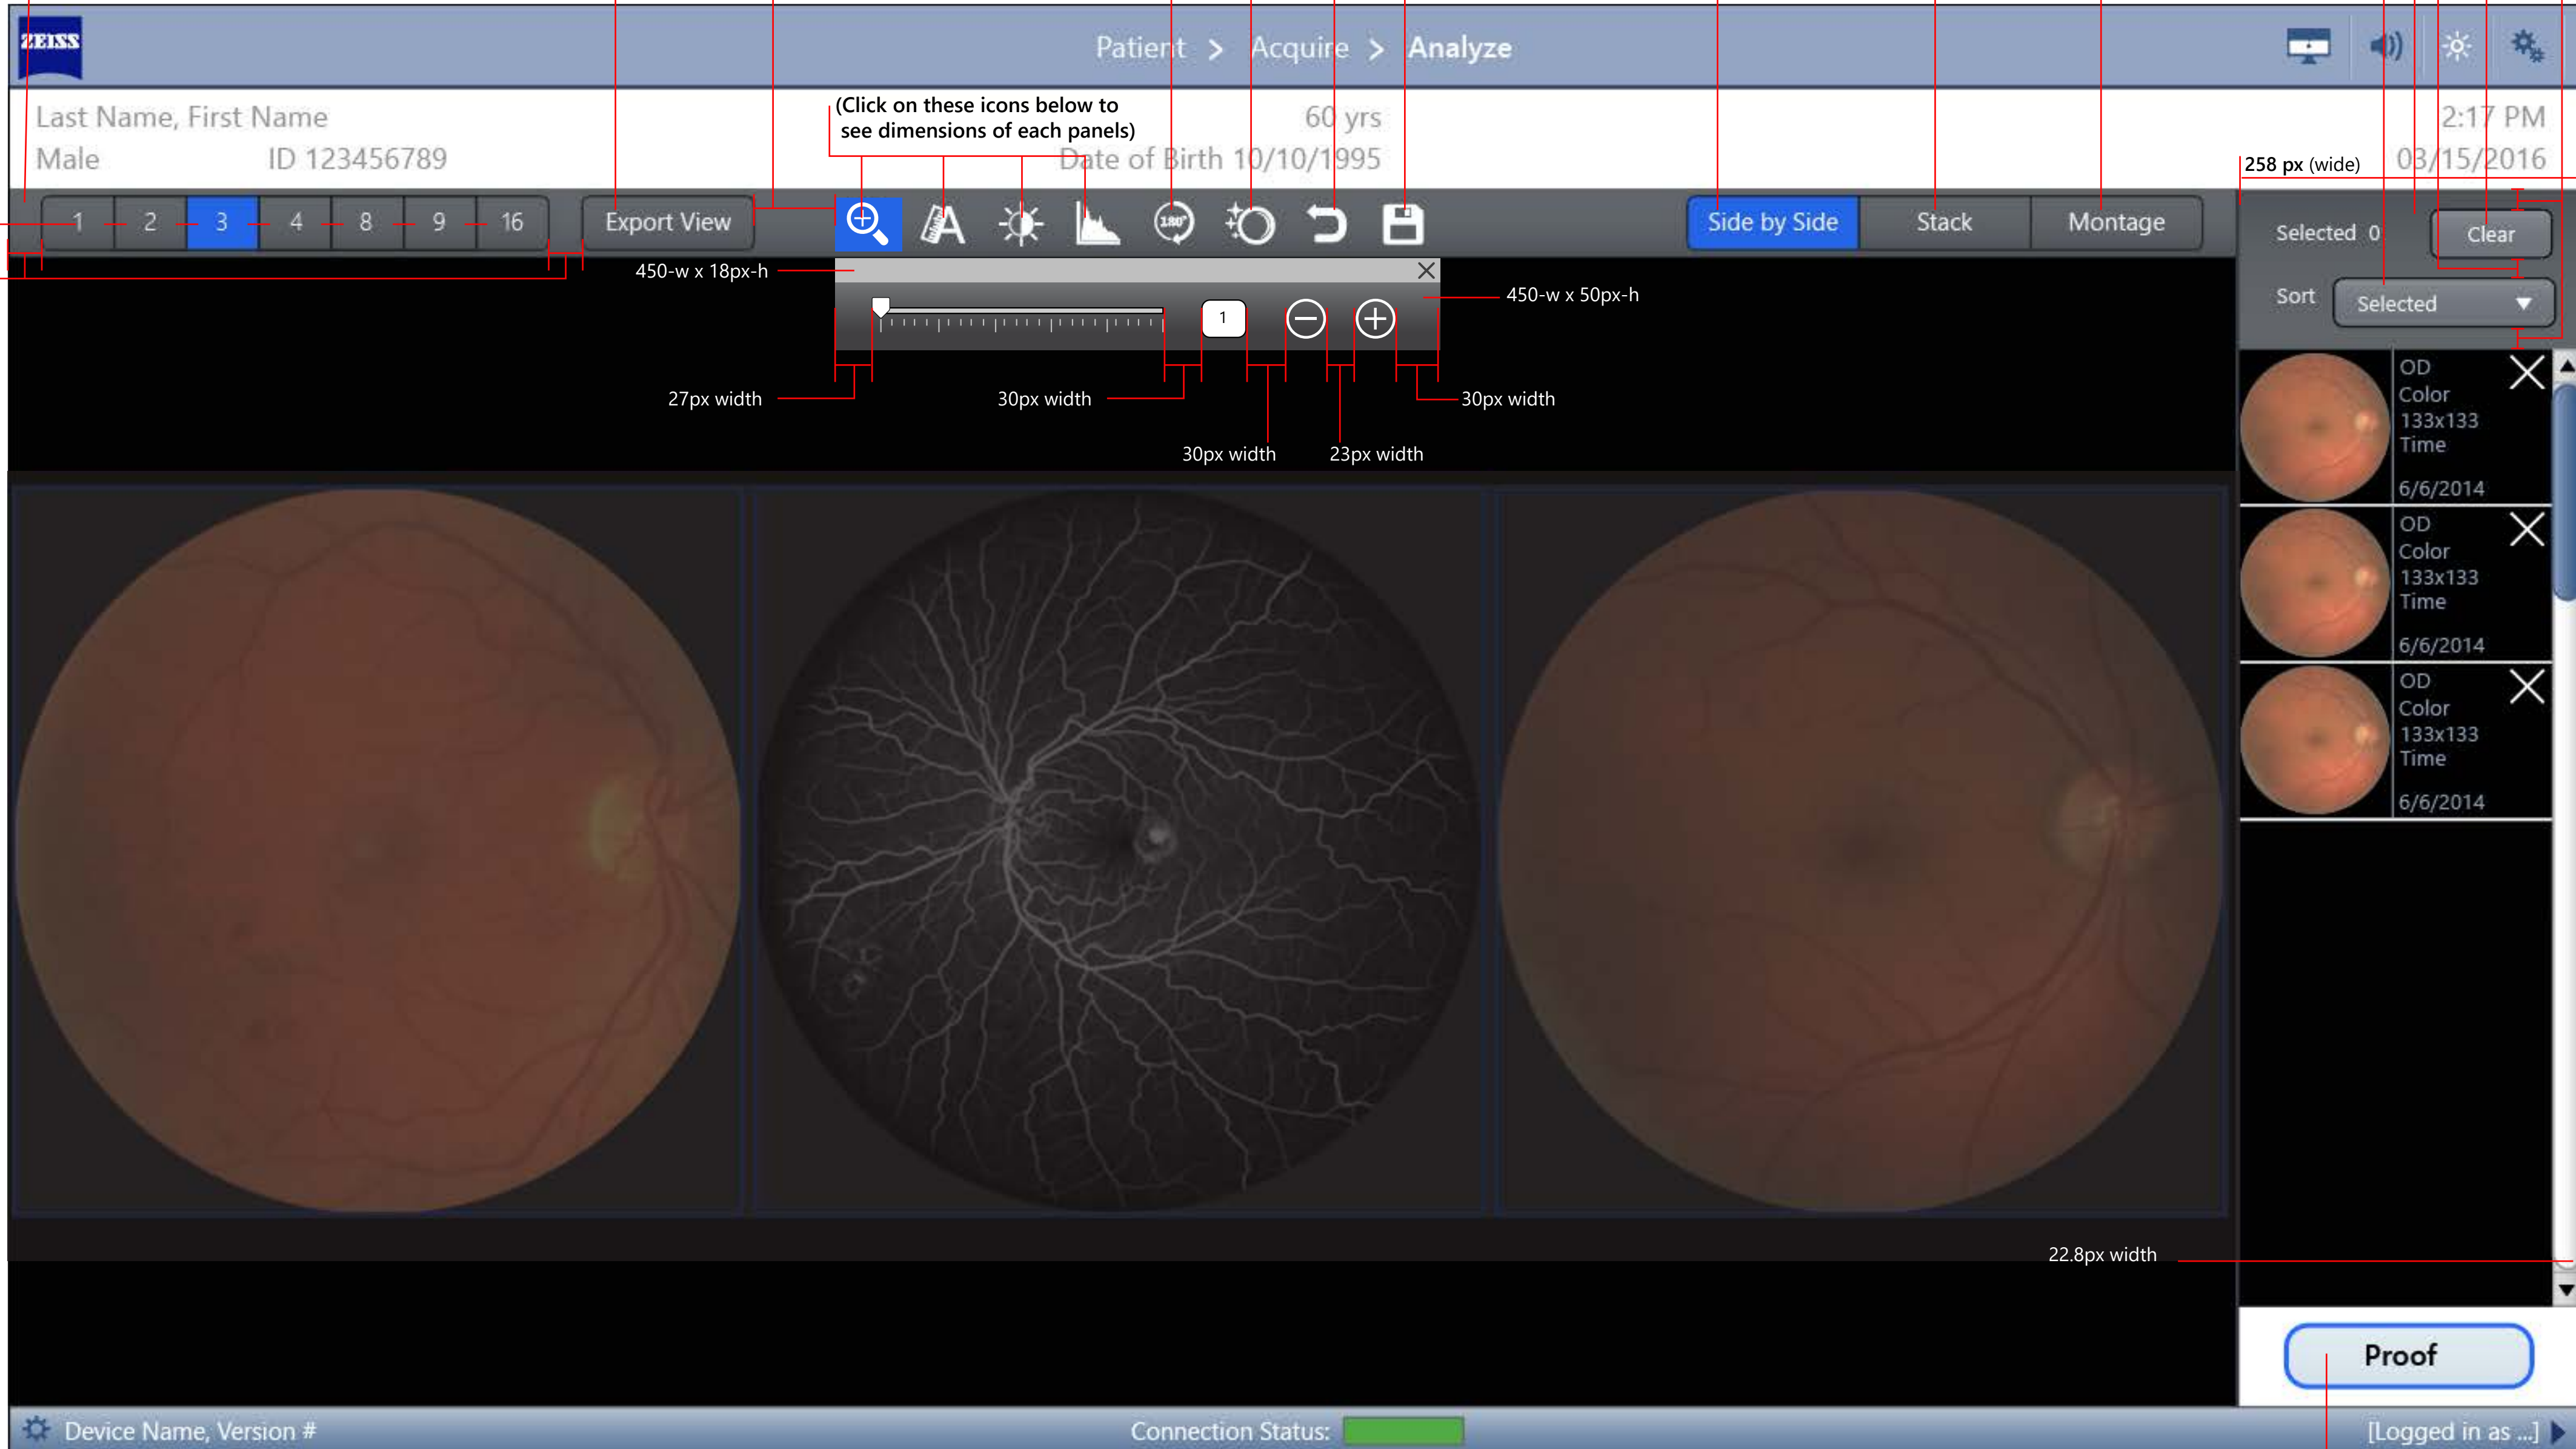

(Montage button)  
128-w x 40px-h

Thumbnail bar:  
258px (wide)

18 px (tall)  
15 px (tall)  
Button:  
90px x 36px

(Background bar)  
1662px-w x 50px-h

(Export View button)  
128-w x 40px-h

60px width

(180° button)  
50-w x 40px-h

(Save button)  
50-w x 40px-h

(Side by Side button)  
128-w x 40px-h

Buttons:  
165px-w x 36px-h

Last Name, First Name  
Male ID 123456789

Patient > Acquire > Analyze

60 yrs

Date of Birth 10/10/1995

2:17 PM

Sort

Selected

Proof

Device Name, Version #

Connection Status:

[Logged in as ...]

(View buttons)  
54px-w x 40px-h

25px width